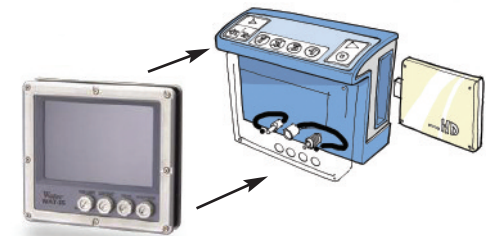

DR-4

The new portable miniature DR-4 Multiplexing DVR from Watec provides high quality image recording of up to four (4) channel selectable with split four (4) view ability. With up to two (2) hours of JPEG compression format recording time and date stamp, loop record, as well as PC viewable files, the DR-4 will provide you with the best possible image quality available. The extremely light weight DR-4 Multiplexer was designed to attach to the WAT-35 (3.5" LCD color monitor) for convenience and portability.

For a full line of products please visit
www.wateccameras.com