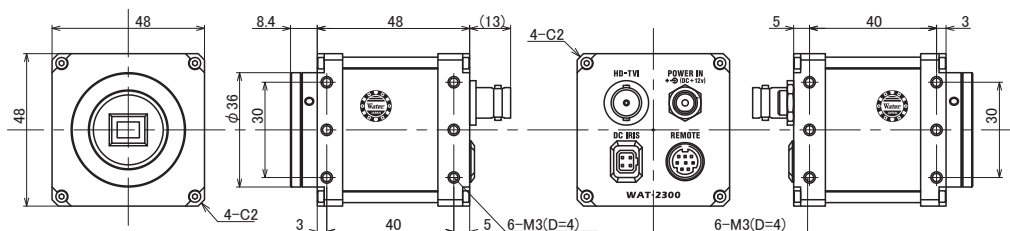

## Dimensions

## Specifications

Pick-up element	1/2.8-inch CMOS image sensor
Number of total pixels	1952(H) × 1236(V)
Number of effective pixels	1080i/1080p: 1920(H) × 1080(V) / 720p: 1280(H) × 720(V)
Unit cell size	2.8 μm × 2.8 μm
Imaging system	RGB+W array mosaic filters on chip
Synchronizing system	Internal
Scanning System	Progressive
Video Output	HD-TVI
Output format	1080/30p, 1080/25p, 720/60p, 720/50p, 720/30p, 720/25p
Minimum Illumination	0.1 lx F1.2
S/N	More than 50dB
Function settings	OSD (On Screen Display) / RS-232, Remote controller
AE mode	E.I+AGC, AGC, FL, MANUAL
Shutter speed	OFF, FL, 1/200, 1/500, 1/1000, 1/2000, 1/5000, 1/10000 sec.
Flickerless mode	AUTO, 50Hz, 60Hz, OFF
White balance	ATW, PWB, Preset, MANUAL
AGC	HIGH, MEDIUM, LOW
MGC	0 - 30dB
Gamma characteristics	ON / OFF
Noise reduction	HIGH, MEDIUM, LOW, OFF
Wide dynamic range	ON (ATR) / OFF
Lens iris	DC
Back light compensation	ON / OFF
White blemish correction	Max. 1023 dots
Defog	ON / OFF
Mirror image	ON (H-FLIP, V-FLIP, ROTATE) / OFF
Power supply	DC+12V±10%
Power consumption	1.92W/160mA (720p60)
Operating temperature	-10 - +50°C
Storage temperature	-30 - +70°C
Operating / Storage humidity	95% RH or less (Without condensation)
Lens mount	CS mount (Back focus adjustable)
Weight	Approx. 130g
Accessories	WPDC12-R (DC plug), Hex. wrench, RC-02 (Remote controller), Tripod adaptor